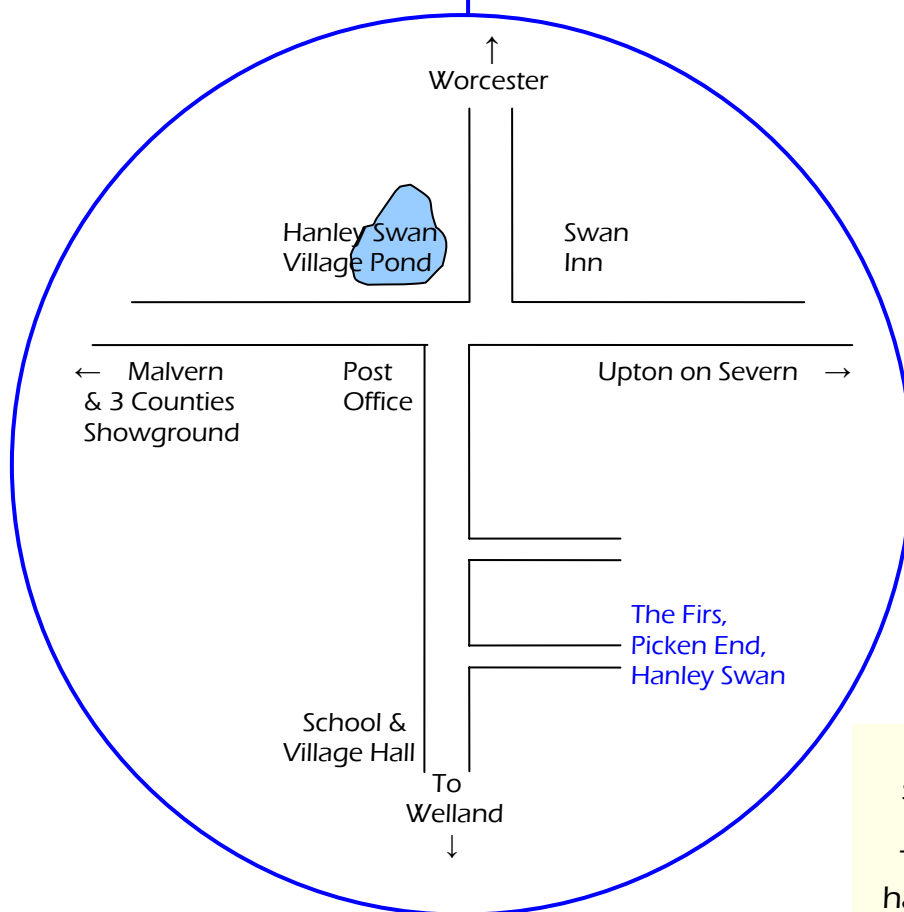

Chris Downton Photography

How to find us:

Picken End is signposted from the Welland Road. The Firs is on the left hand side opposite the 2nd thatched cottage and has a motorhome in the drive.

www.cdphoto.co.uk
The Firs, Picken End, Hanley Swan
Worcester WR8 0DQ
01684 311692