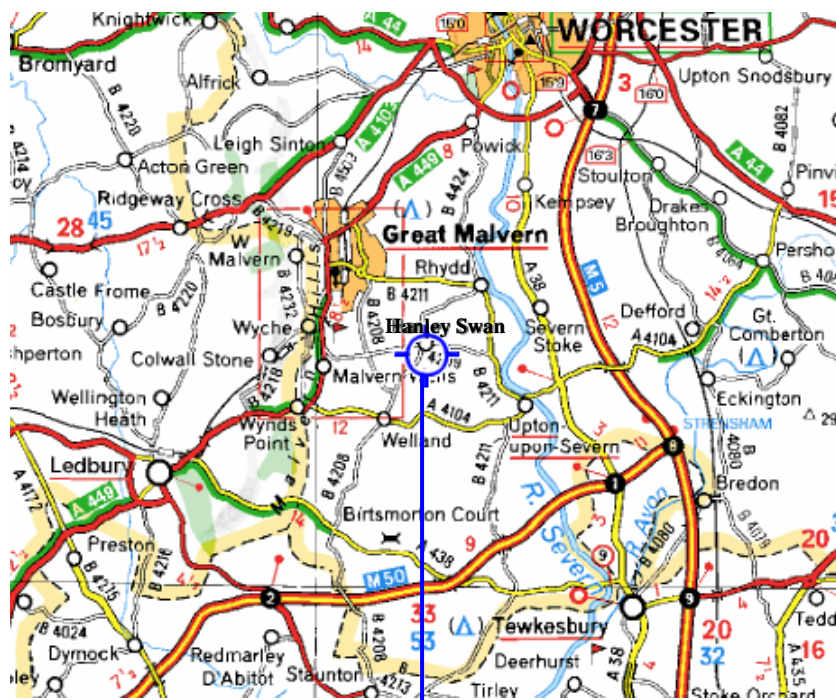

Chris Downton Photography

How to find us:

Picken End is signposted from the Welland Road. The Firs is on the left hand side opposite the 2nd thatched cottage and has a motorhome in the drive.

www.cdphoto.co.uk
The Firs, Picken End, Hanley Swan
Worcester WR8 0DQ
01684 311692